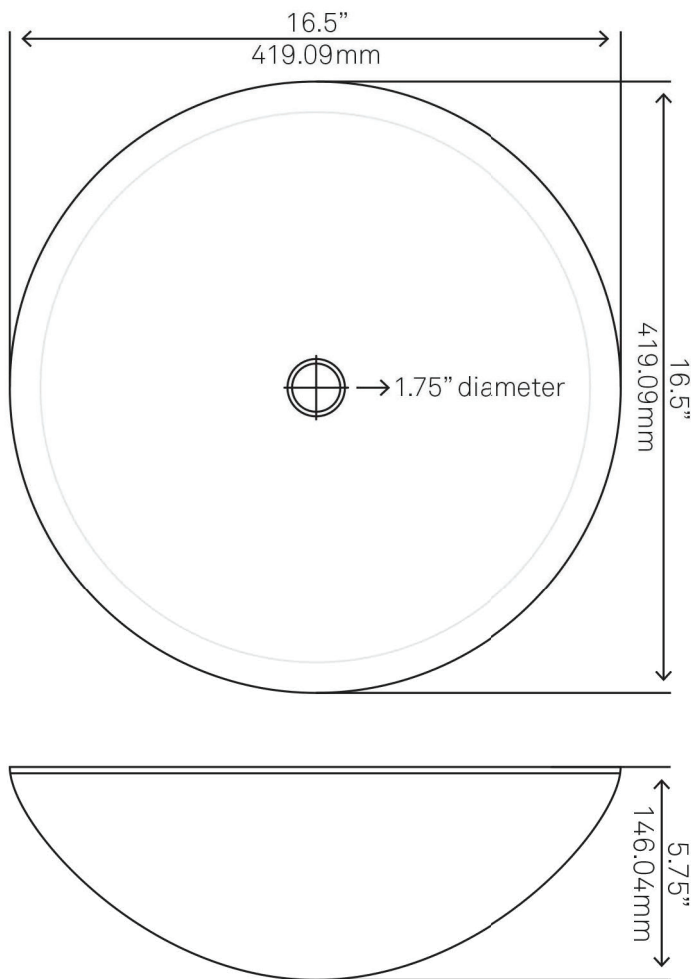

**NOHP-G024 TAPPEZZERIA
Painted Glass Vessel Sink**

Requested By: _____

Specific Features: _____

STANDARD SPECIFICATIONS:

- Round hand painted vessel sink
- Multicolored brown with orange center
- High tempered glass
- Stain and scratch resistant, polished inside
- Textured painted outside
- Above counter installation
- Standard U.S. plumbing connection
- 1.75-inch drain opening
- Novatto faucet and drain sold separately

Novatto Inc
TOLL FREE 844.404.4242
www.NovattoInc.com

PUD-ORB-MR Vessel Sink Pop-Up Drain and Mounting Ring, Oil Rubbed Bronze

Requested By: _____

Specific Features: _____

STANDARD SPECIFICATIONS:

- Clicker pop-up vessel sink drain and mounting ring
- Oil rubbed bronze finish
- Solid brass construction
- Includes rubber seals and fastener for installation
- 9-inches total pop-up length
- Fits any standard 1.75-inch drain opening
- cUPC